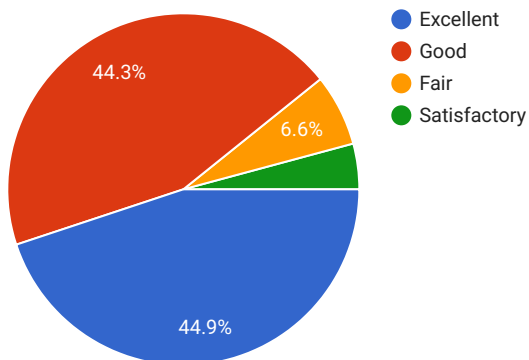

15. Do you think the co-curricula's and events helped you in developing team-work, organizational and leadership skills?

Copy

167 responses