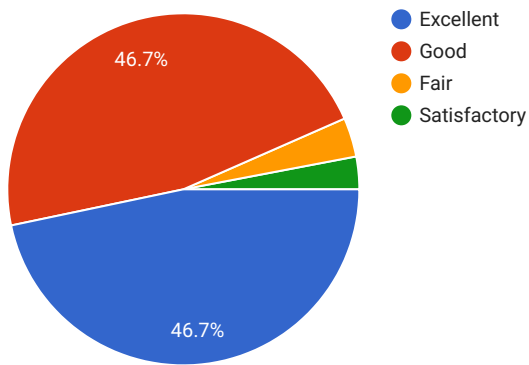

 Copy

167 responses

16. Overall Rating of the college

 Copy

167 responses

17.Alumni Association/ Network of Old Friends

 Copy

167 responses