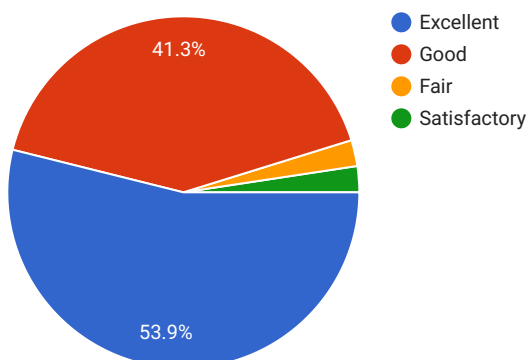

 Copy

167 responses

16. Overall Rating of the college

 Copy

167 responses

17.Alumni Association/ Network of Old Friends

 Copy

167 responses